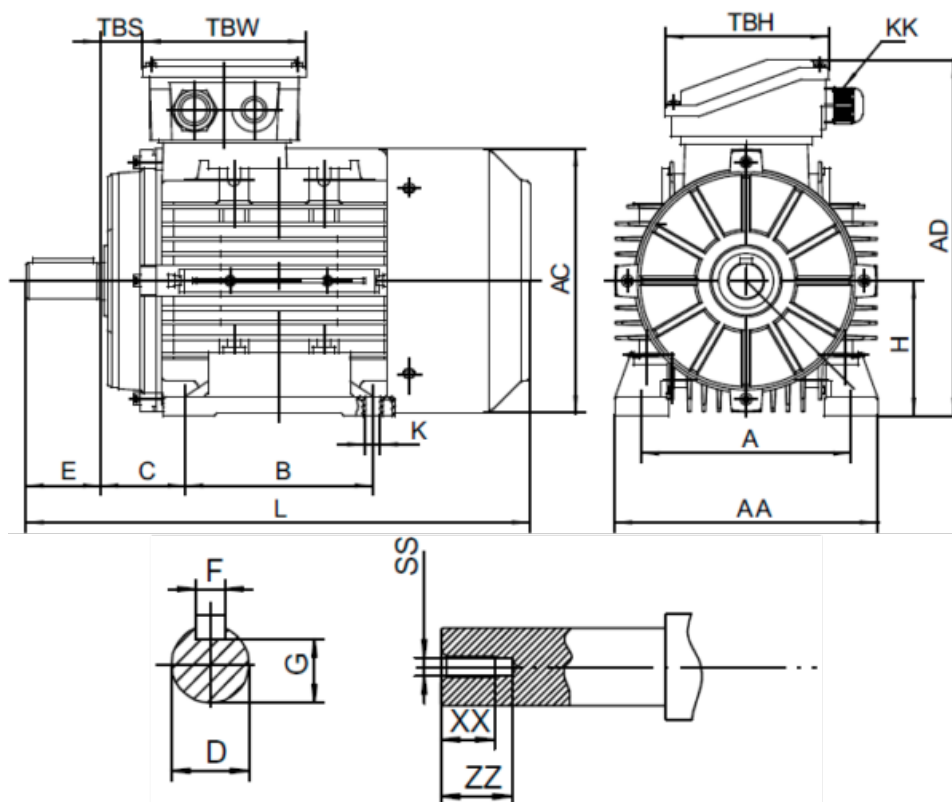

# Data Sheet

Article number: 251800750622

Description: Kleedrive T3A 160M-6 7.5kw 900 rpm  
3x400/690V 50 HZ IP55 B3 Eff=89,1%

## Measures

A = 254	F = 12	TBW = 148
AA = 314	G = 37	XX = 36
AC = Ø314	H = 160	ZZ = 45
AD = 391	KK = -	
B = 210	L = 616	
C = 108	SS = M16	
D = Ø42	TBH = 148	
E = 110	TBS = 64	